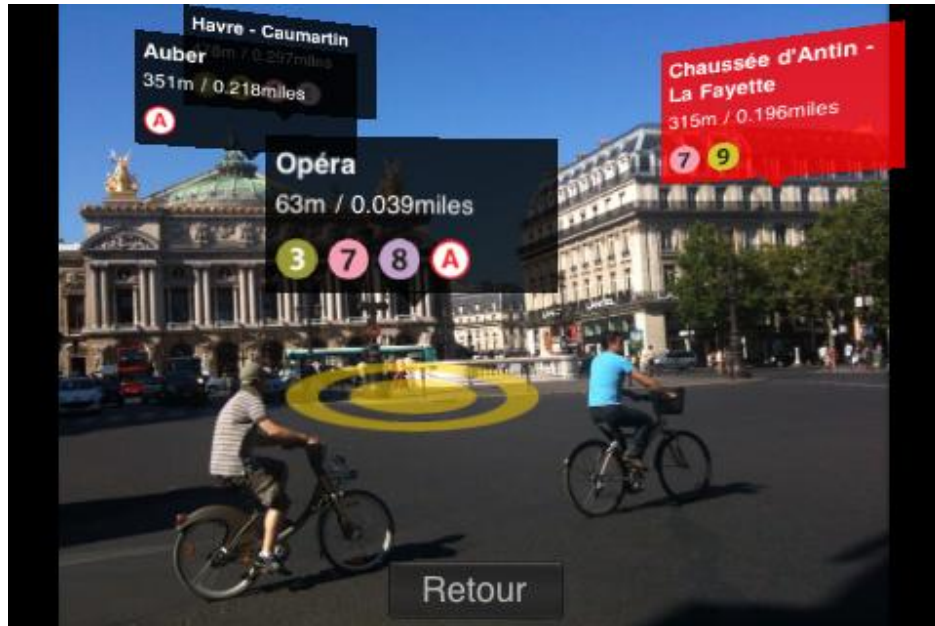

Augmented Reality on mobile

presselite

Our application cloud

Métro Paris Augmented Reality app

New feature enables you to see the nearest stations.

Visualize Points of Interest located in your nearby environment.

Twitter 360 : Locate your friends with Augmented Reality

<http://www.twitter-360.com>

Firefighter 360 Augmented Reality Game

<http://www.firefighter360.com>

Activate your Bionic Eye

Visualize Points of Interest (Restaurants, Hotels, etc.)
located in your nearby environment