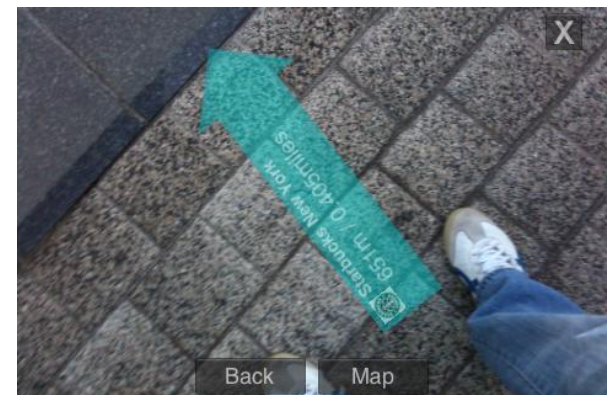

Augmented Reality on mobile

presselite

Our application cloud

Métro Paris Augmented Reality app

New feature enables you to see the nearest stations.

Visualize Points of Interest located in your nearby environment.

Twitter 360 : Locate your friends with Augmented Reality

<http://www.twitter-360.com>

Firefighter 360 Augmented Reality Game

<http://www.firefighter360.com>

Activate your Bionic Eye

Visualize Points of Interest (Restaurants, Hotels, etc.)
located in your nearby environment