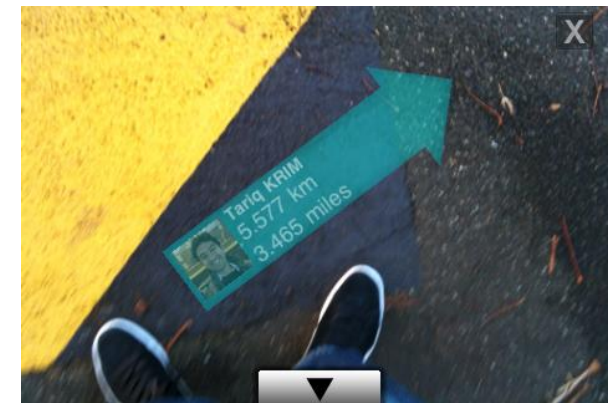

Augmented Reality on mobile

presselite

Our application cloud

Métro Paris Augmented Reality app

New feature enables you to see the nearest stations.

Visualize Points of Interest located in your nearby environment.

Twitter 360 : Locate your friends with Augmented Reality

<http://www.twitter-360.com>

Firefighter 360 Augmented Reality Game

<http://www.firefighter360.com>

Activate your Bionic Eye

Visualize Points of Interest (Restaurants, Hotels, etc.)
located in your nearby environment