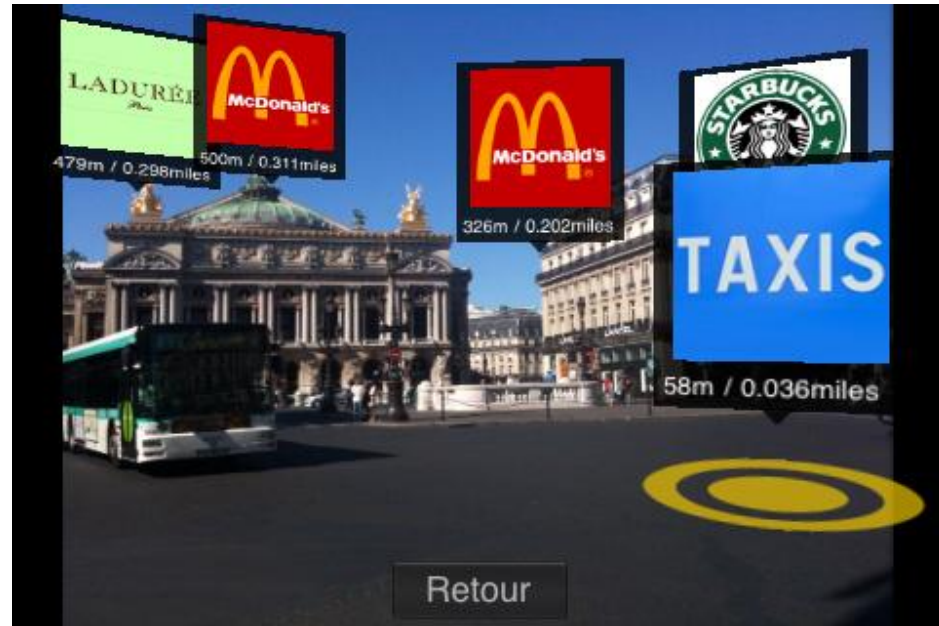

Augmented Reality on mobile

presselite

Our application cloud

Métro Paris Augmented Reality app

New feature enables you to see the nearest stations.

Visualize Points of Interest located in your nearby environment.

Twitter 360 : Locate your friends with Augmented Reality

<http://www.twitter-360.com>

Firefighter 360 Augmented Reality Game

<http://www.firefighter360.com>

Activate your Bionic Eye

Visualize Points of Interest (Restaurants, Hotels, etc.)
located in your nearby environment